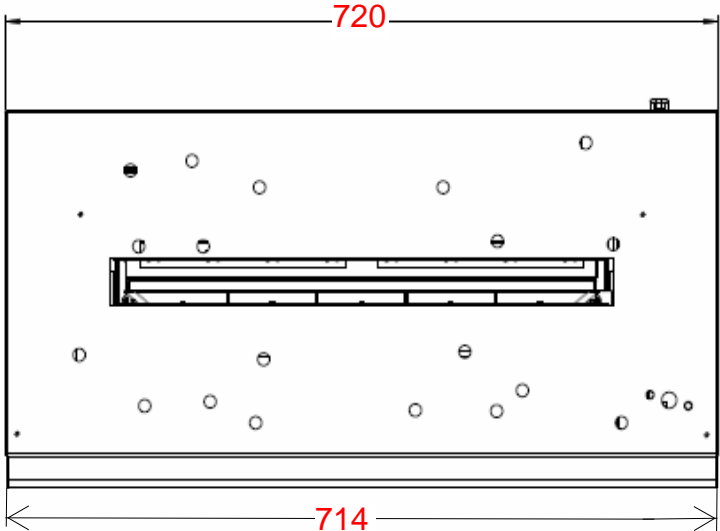

Cassette L Optimyst

160
MAX. HEIGHT
OF LOGS